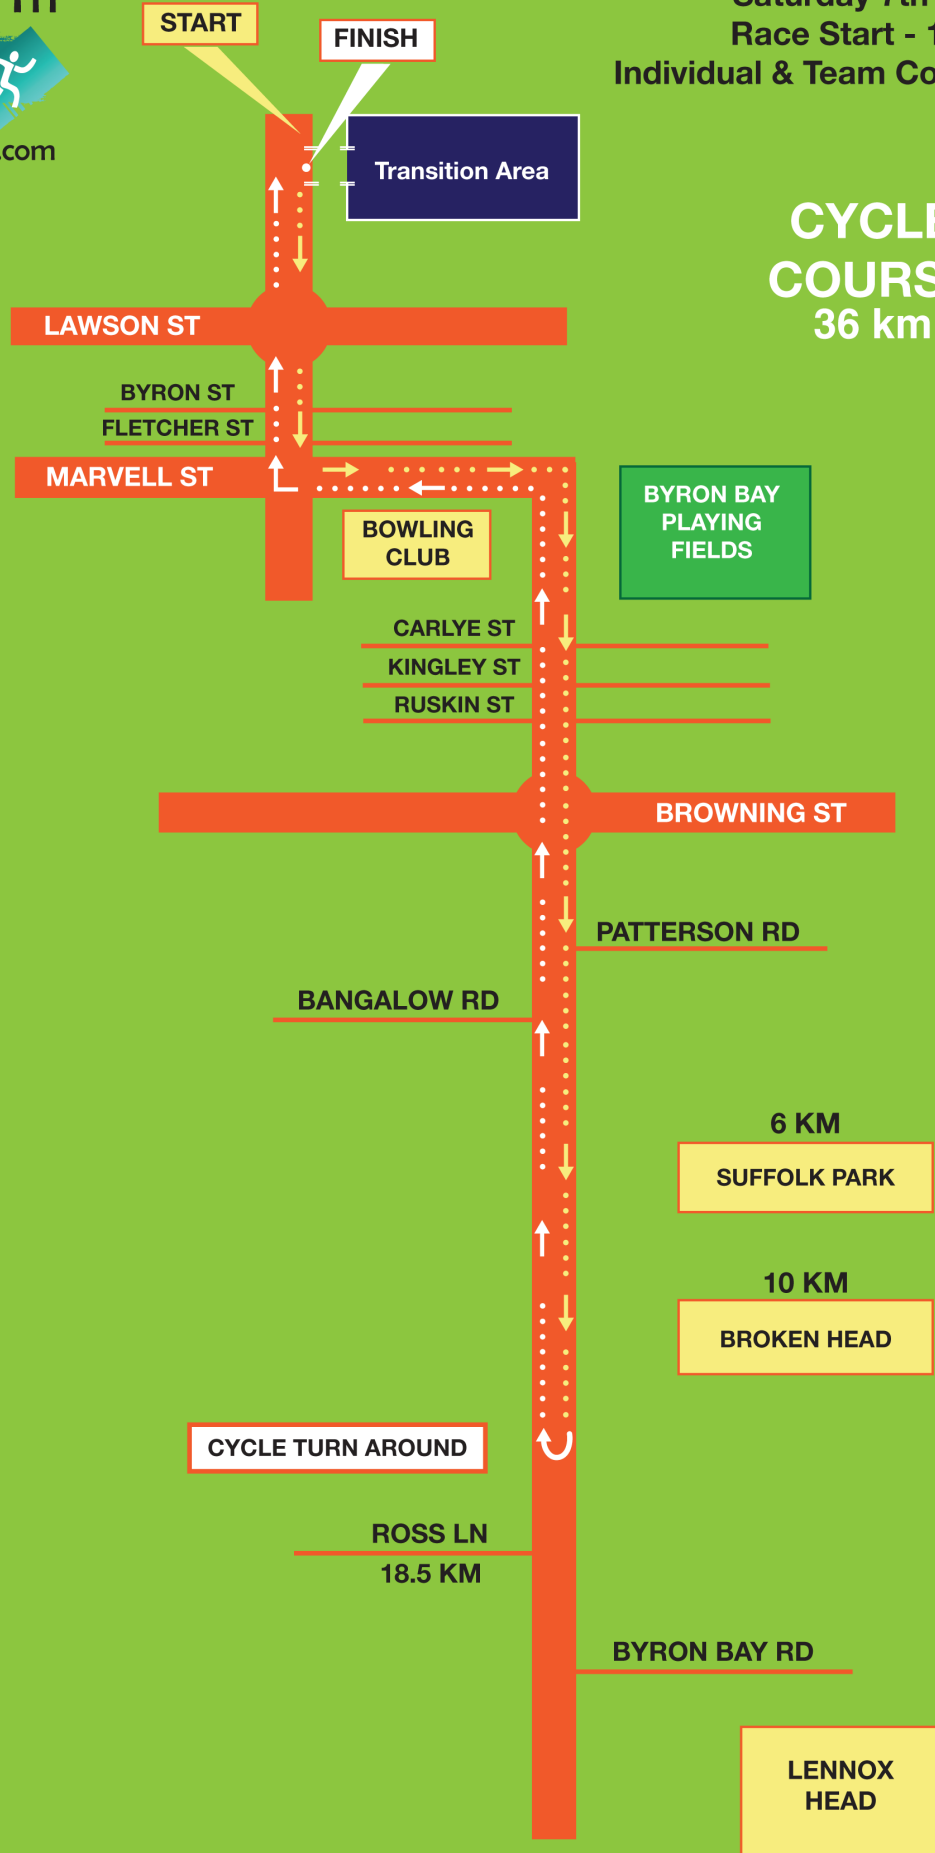

**CYCLE  
COURSE**  
36 km

\* NOT TO  
SCALE