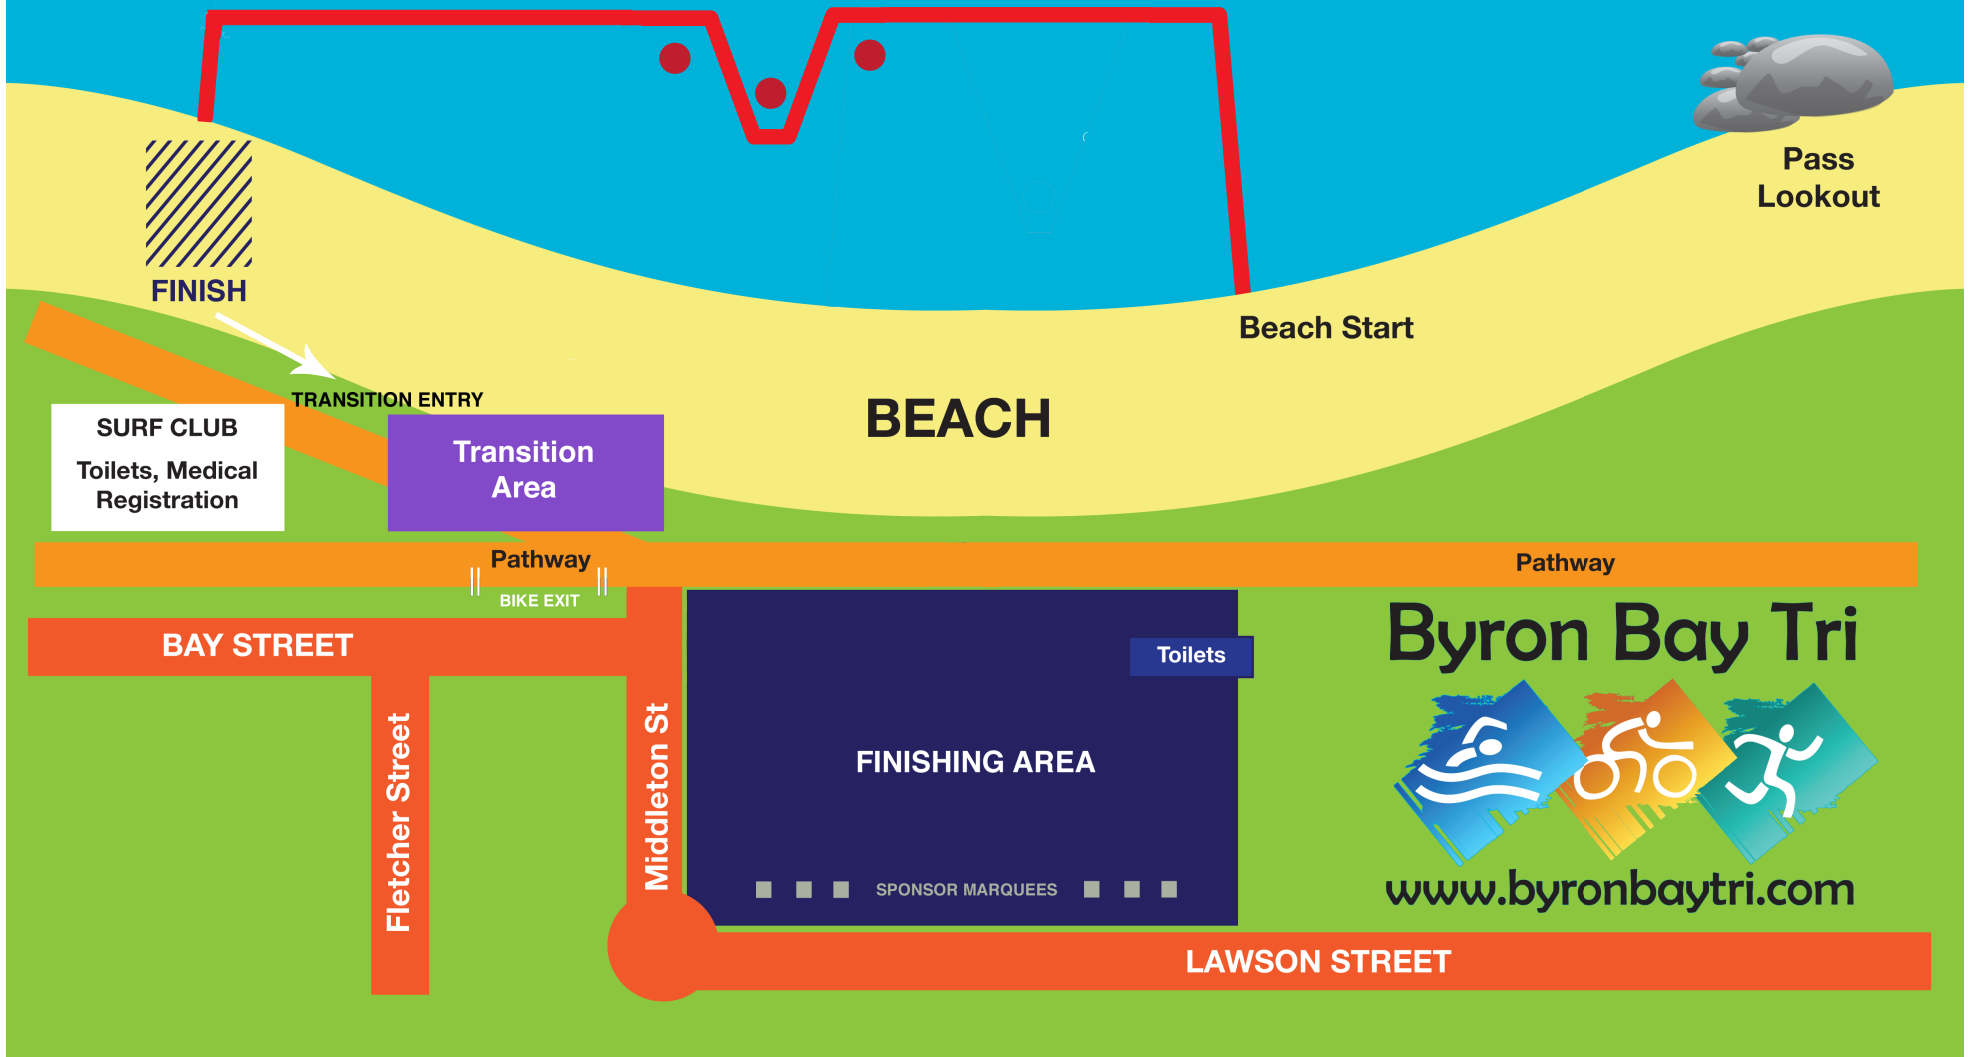

SWIM COURSE

1500m - 1 lap

Saturday 7th May 2011
Race Start - 12 midday
Individual & Team Course Map

FINISH

Pass Lookout

Beach Start

BEACH

SURF CLUB
Toilets, Medical
Registration

Transition Area

Pathway
BIKE EXIT

Pathway

BAY STREET

Toilets

FINISHING AREA

SPONSOR MARQUEES

Byron Bay Tri

www.byronbaytri.com

LAWSON STREET